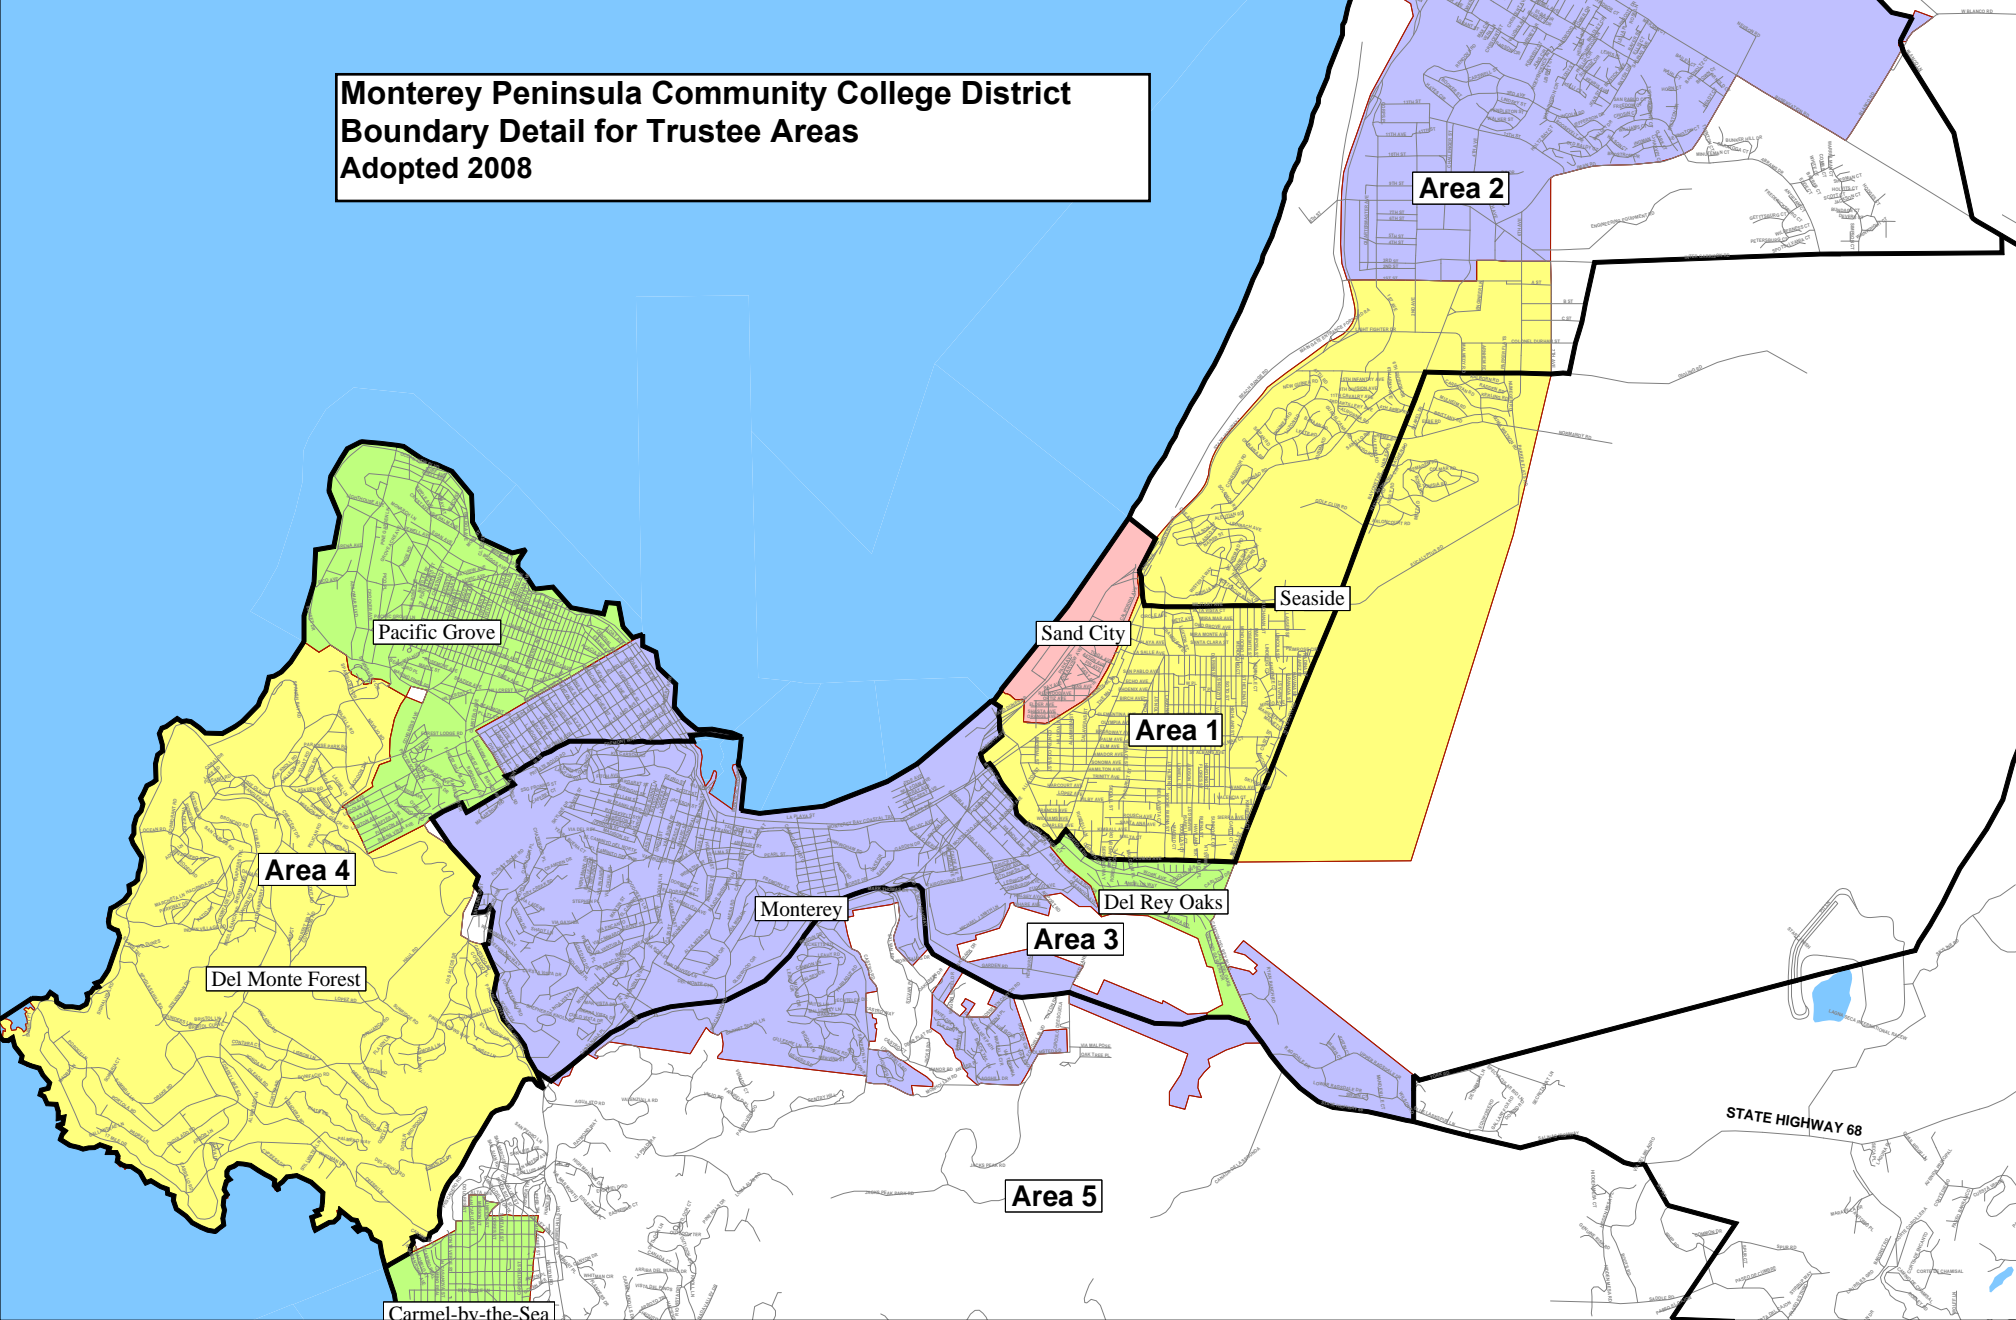

**Monterey Peninsula  
Community College  
District  
Trustee Areas Map  
Adopted 2008**

**Area 5**

**Monterey Peninsula  
Community College  
District  
Trustee Areas 1 & 2  
Adopted 2008**

**Monterey Peninsula Community College District  
Boundary Detail for Trustee Areas  
Adopted 2008**

# Monterey Peninsula Community College District Boundary Detail for Trustee Areas Adopted 2008

Area 2

Military Ave

Sand City Limit

Presidio Boundary

Area 1

Area 3

Area 4

Pacific Grove Carmel Hwy

Seaside City Limit

North-South Road

State Hwy 1

State Hwy 68

17 Mile Dr

Area 5

Jacks Peak Park