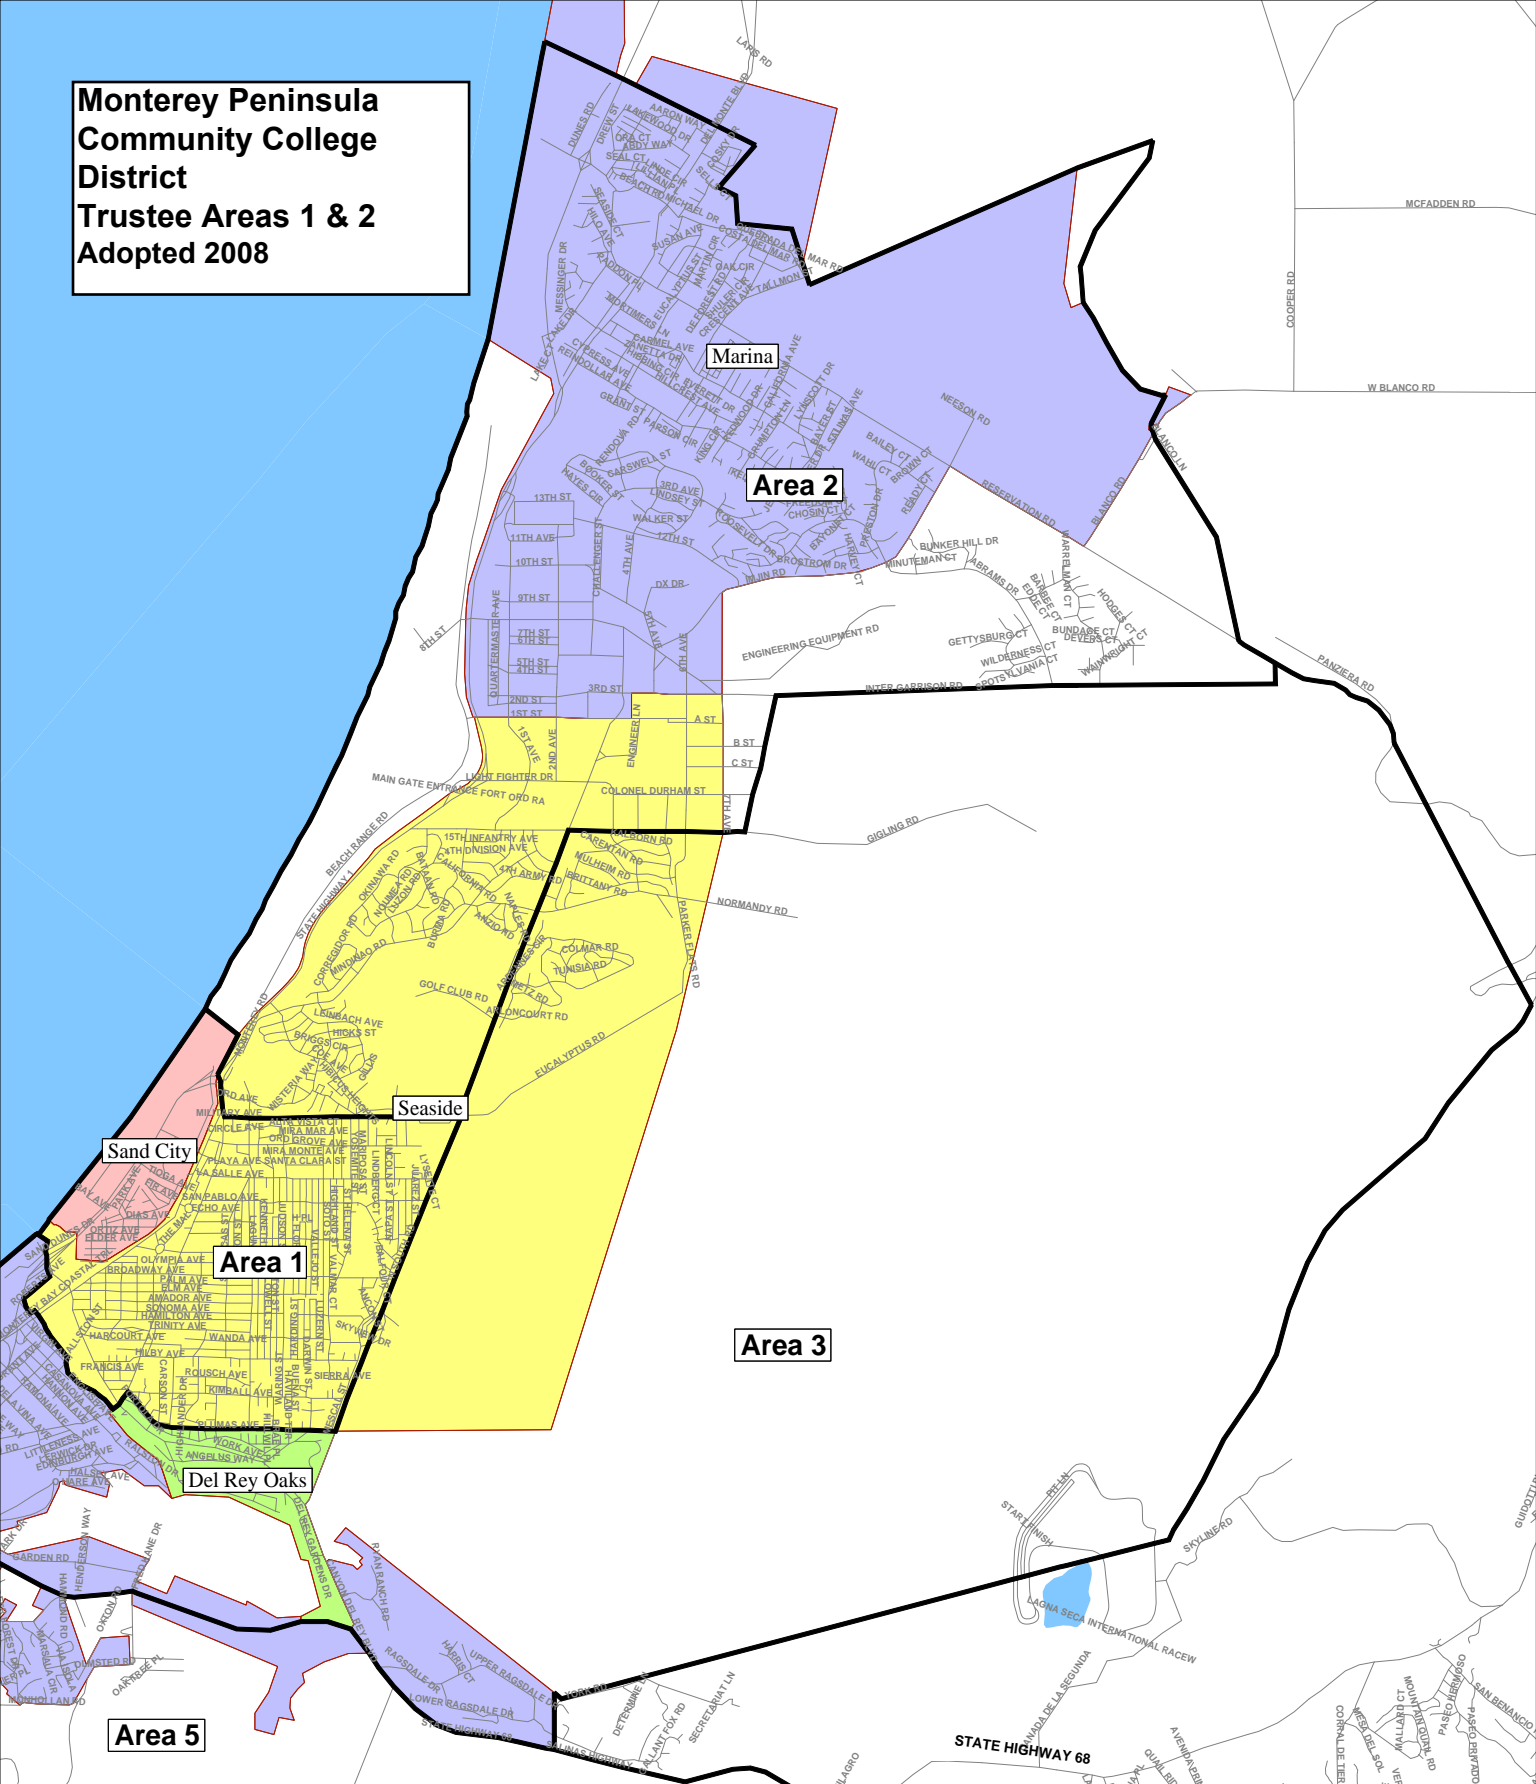

**Monterey Peninsula  
Community College  
District  
Trustee Areas Map  
Adopted 2008**

**Area 5**

**Monterey Peninsula  
Community College  
District  
Trustee Areas 1 & 2  
Adopted 2008**

**Monterey Peninsula Community College District  
Boundary Detail for Trustee Areas  
Adopted 2008**

# Monterey Peninsula Community College District Boundary Detail for Trustee Areas Adopted 2008

Area 2

Military Ave

Sand City Limit

Presidio Boundary

Area 1

Area 3

Area 4

Pacific Grove Carmel Hwy

Seaside City Limit

North-South Road

State Hwy 1

State Hwy 68

17 Mile Dr

Area 5

Jacks Peak Park