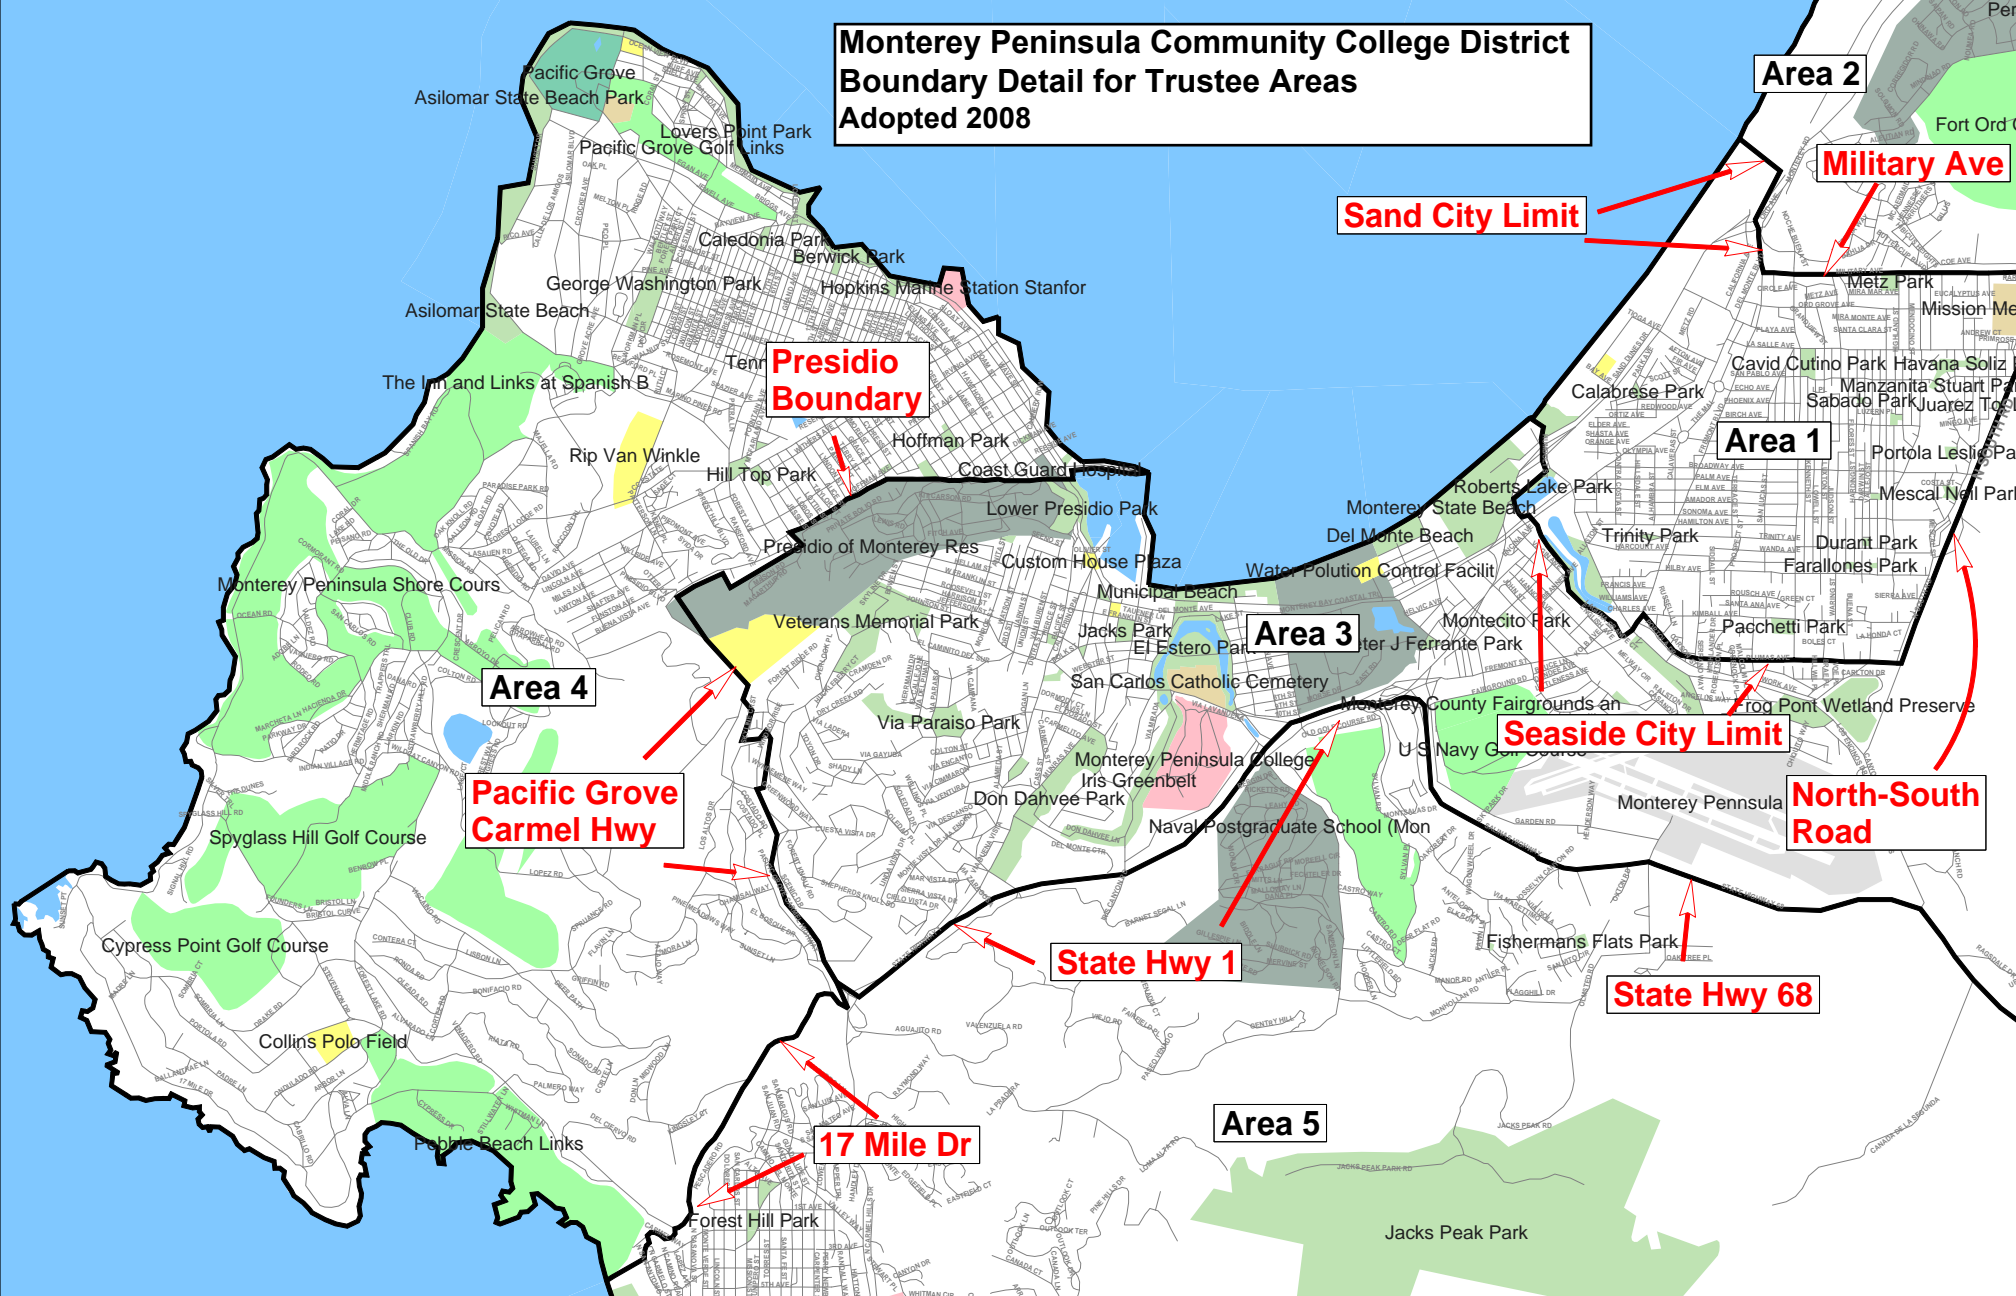

**Monterey Peninsula  
Community College  
District  
Trustee Areas Map  
Adopted 2008**

**Area 5**

**Monterey Peninsula  
Community College  
District  
Trustee Areas 1 & 2  
Adopted 2008**

**Monterey Peninsula Community College District  
Boundary Detail for Trustee Areas  
Adopted 2008**

# Monterey Peninsula Community College District Boundary Detail for Trustee Areas Adopted 2008

Area 2

Military Ave

Sand City Limit

Presidio Boundary

Area 1

Area 3

Area 4

Pacific Grove Carmel Hwy

Seaside City Limit

North-South Road

State Hwy 1

State Hwy 68

17 Mile Dr

Area 5

Jacks Peak Park