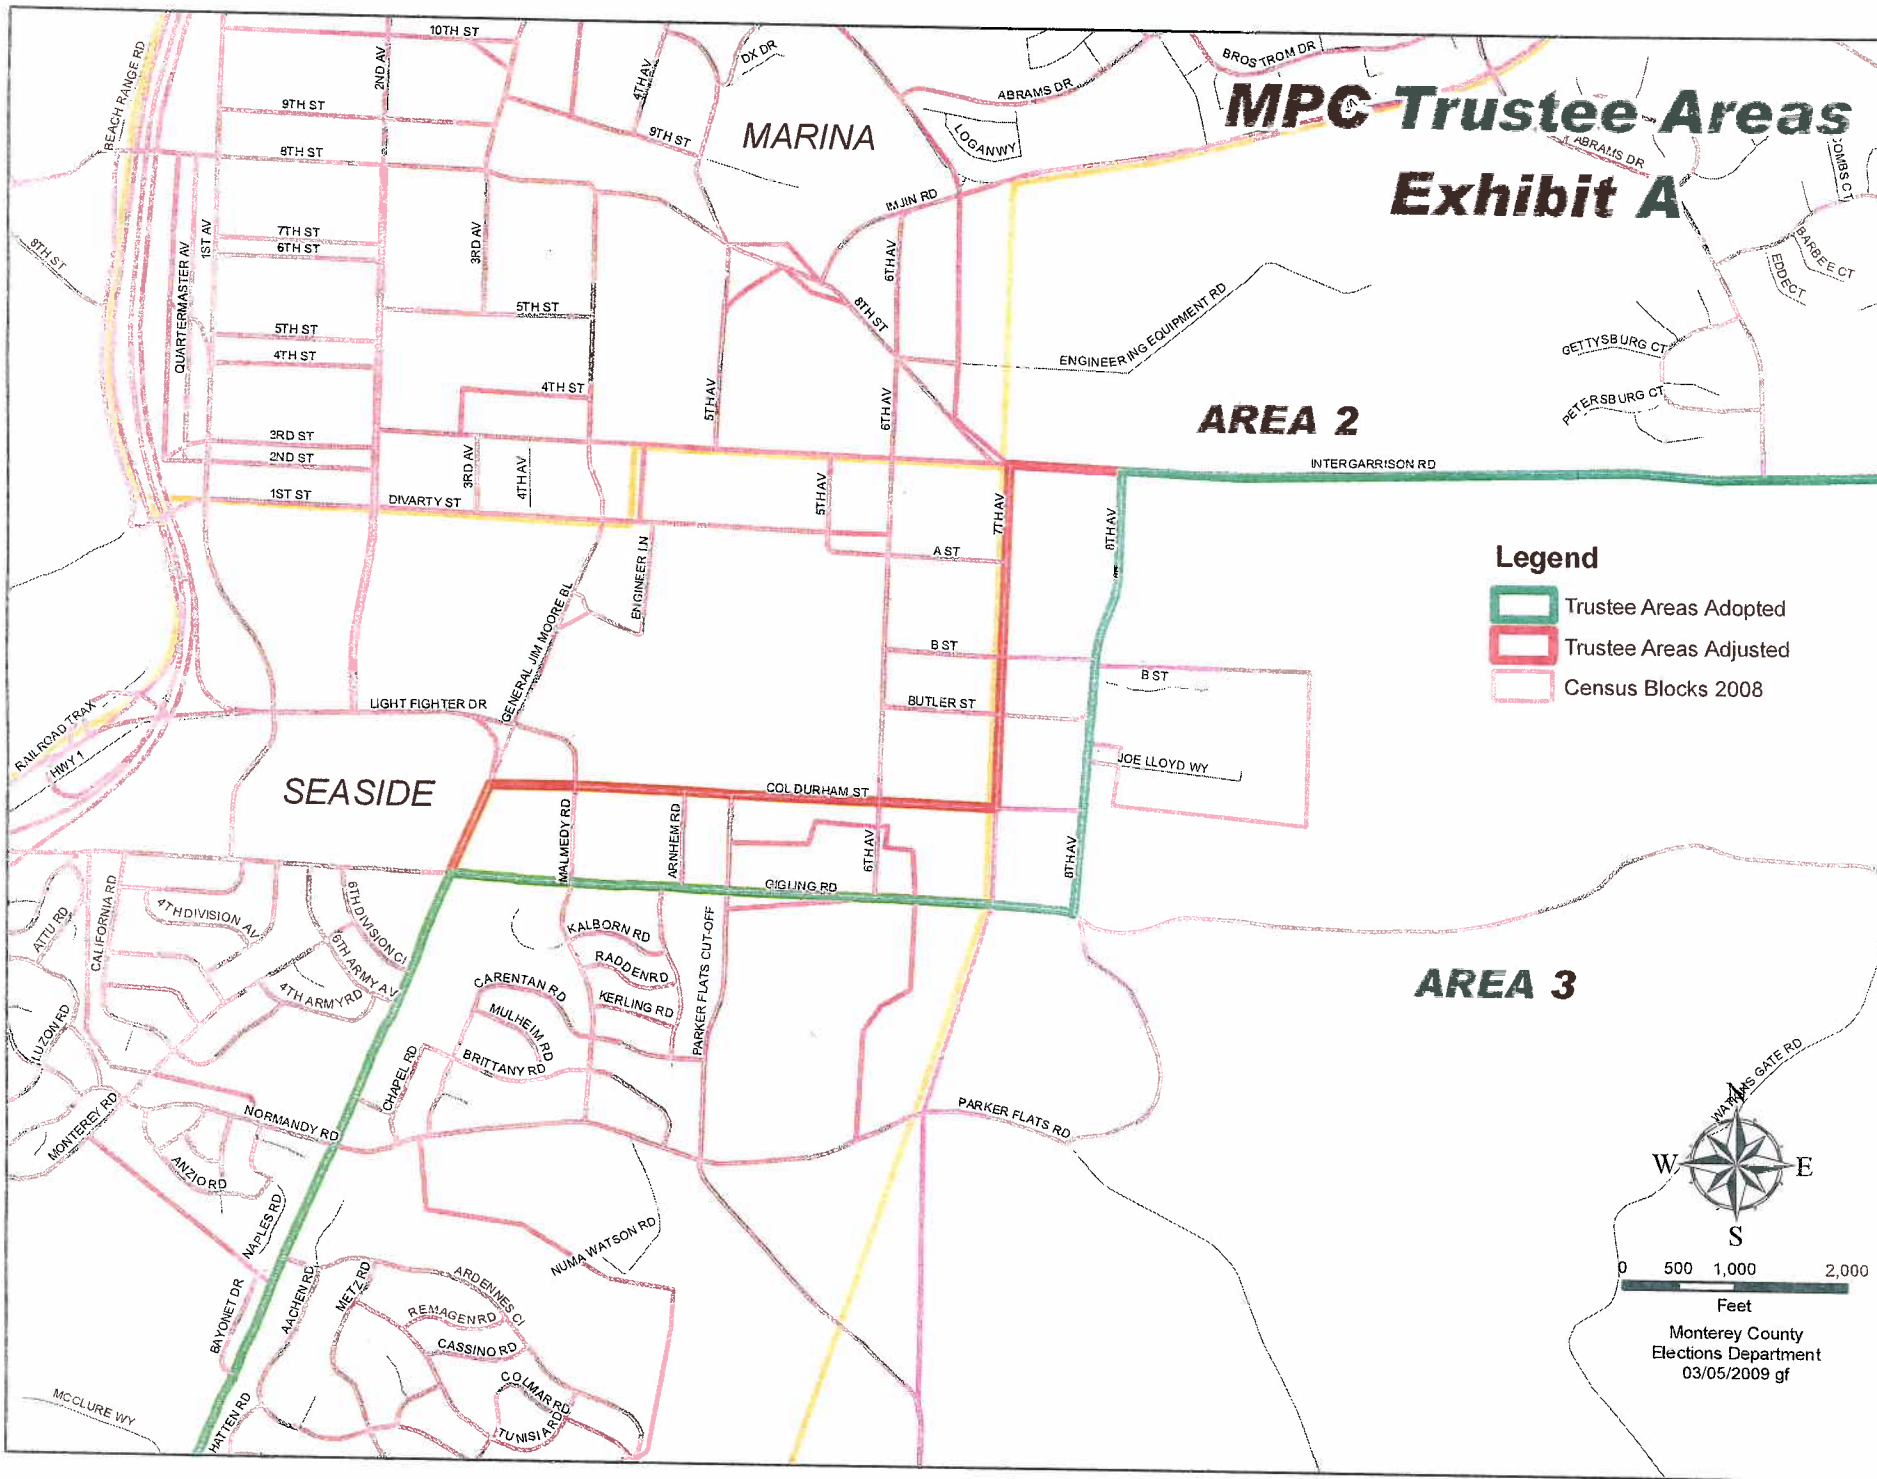

# MPC Trustee Areas Exhibit A

**Legend**

- Trustee Areas Adopted
- Trustee Areas Adjusted
- Census Blocks 2008

Monterey County  
Elections Department  
03/05/2009 gf

# MPC Trustee Areas Exhibit B

## Legend

- Trustee Areas Adopted
- Trustee Areas Adjusted
- City Limits
- Census Blocks 2008

**AREA 2**

**AREA 3**

**AREA 1**

**SEASIDE**

Monterey County  
Elections Department  
03/05/2009 gf