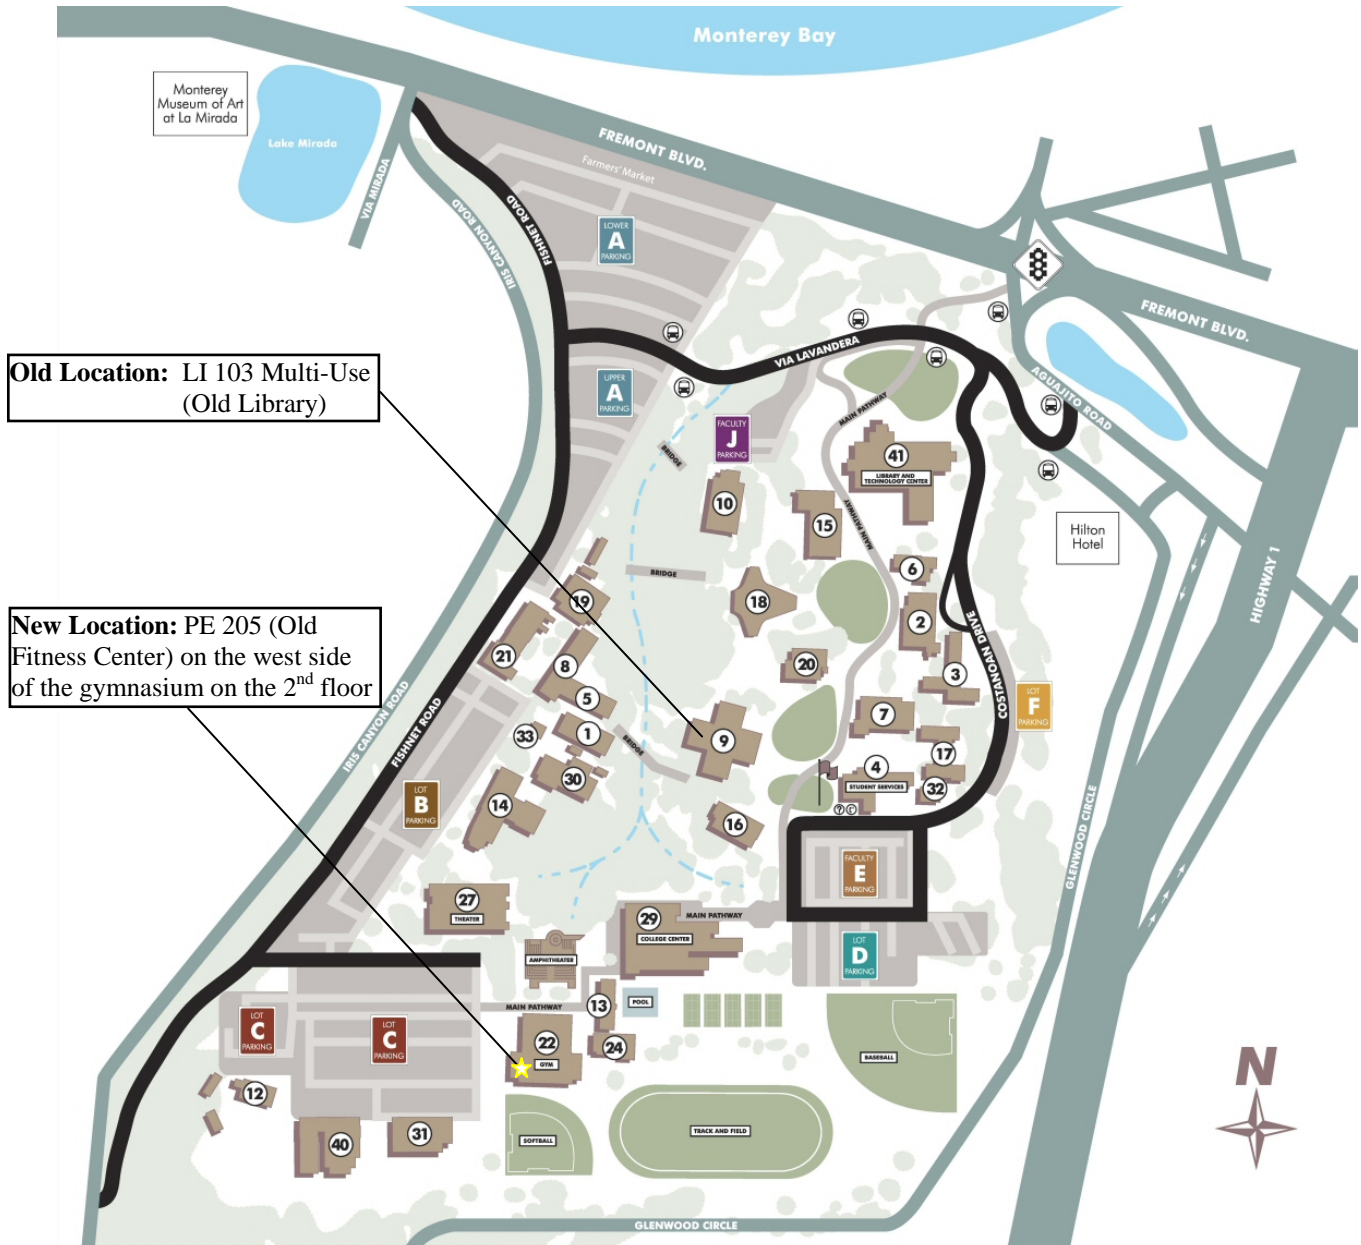

New Location of Massage Therapy Program

Old Location: LI 103 Multi-Use (Old Library)

New Location: PE 205 (Old Fitness Center) on the west side of the gymnasium on the 2nd floor

BUILDING KEY

Administrative Services	16
ART - Ceramics	30
ART - Dimensional	21
ART - Gallery	33
ART - Studio	1
Automotive Technology	12
Business and Computer Science	2
Business and Humanities	3
Child Development Modular	32
College Center / Bookstore	29
College Readiness	23
Dance and Adaptive P.E.	31
Drafting	5
Facilities	40
Family and Consumer Sciences	6
Gymnasium	22

Humanities	7
International Center	19
Lecture Forum	18
Library and Technology Center	41
Life Sciences	10
Multi - Use (Old Library)	9
Music	14
Nursing	8
Physical Fitness	24
Physical Sciences	15
Pool Lockers and Showers	13
Social Sciences	20
Student Services	4
Supportive Services / Child Development Center	17
Theater	27