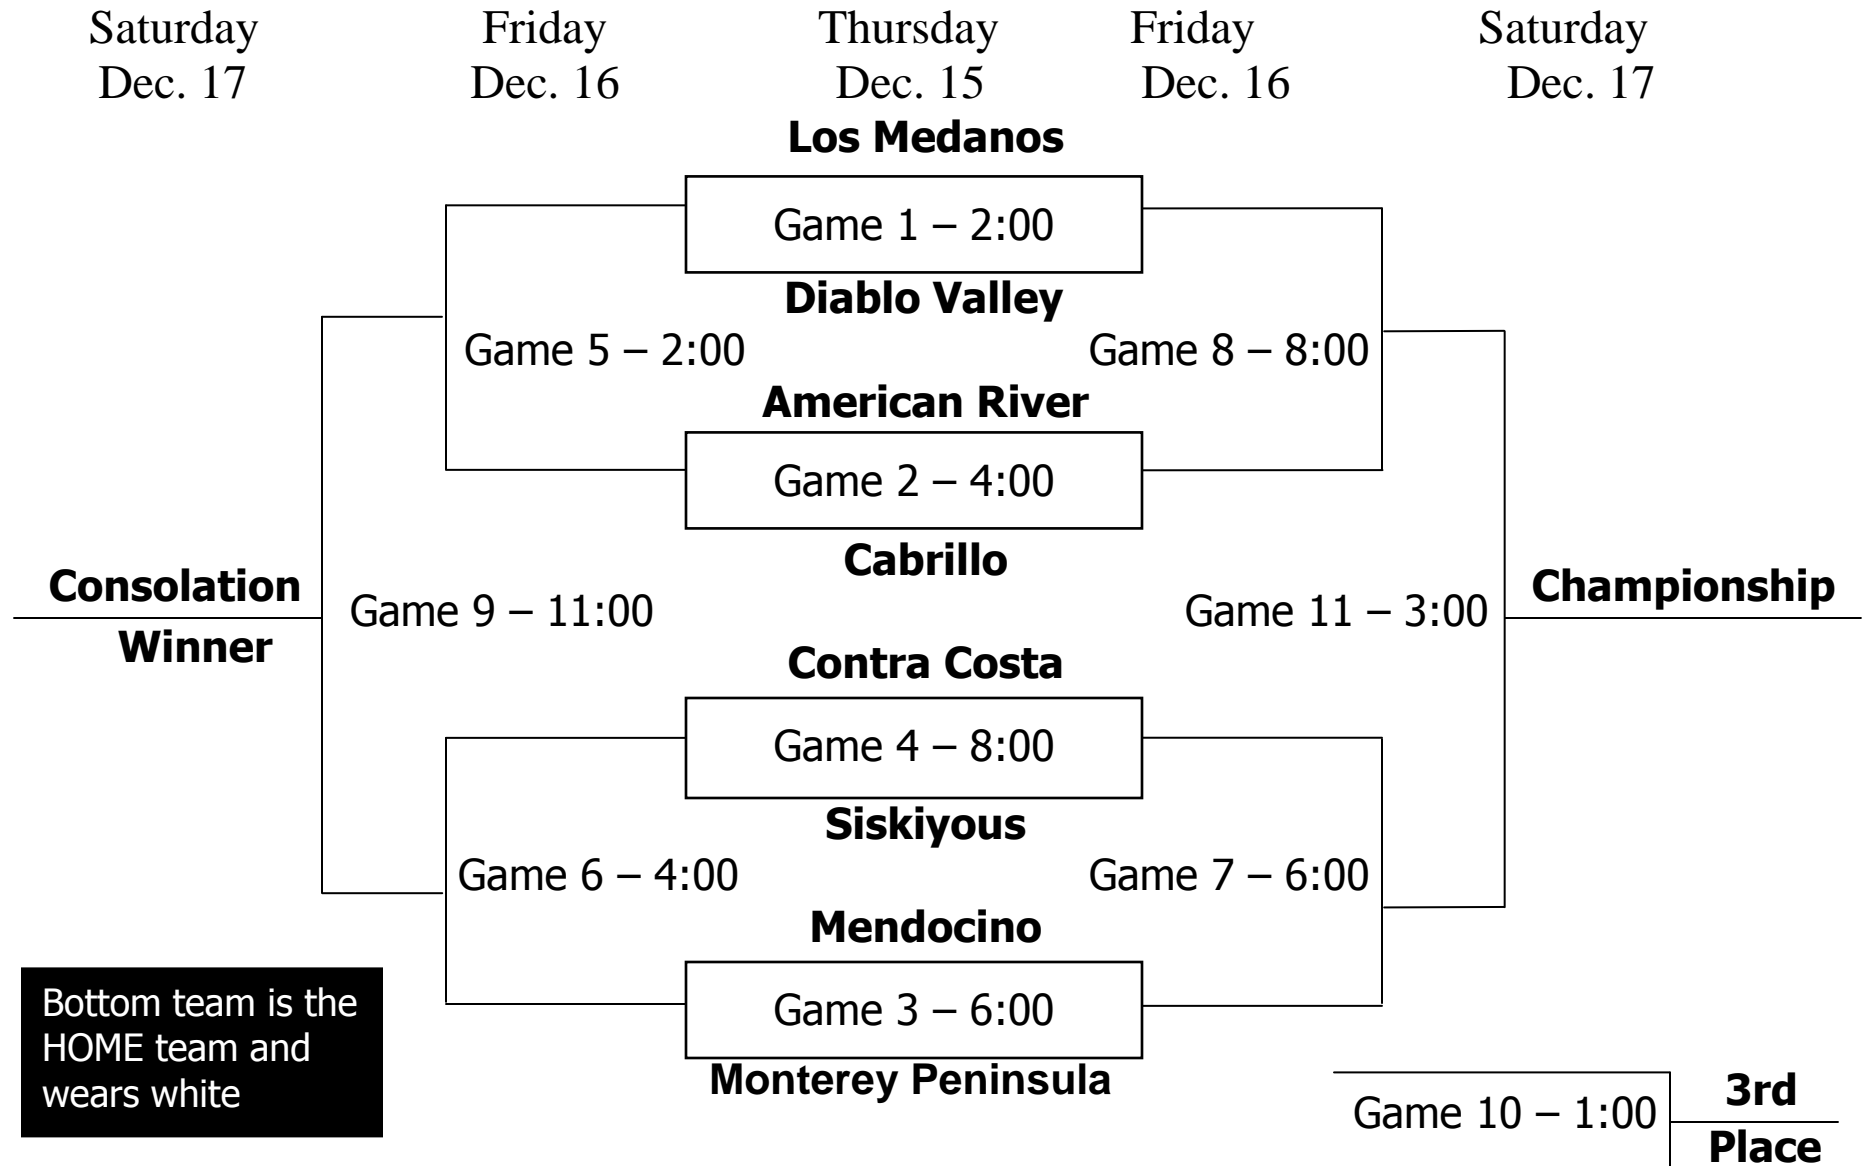

2011 MONTEREY CLASSIC

Bottom team is the HOME team and wears white