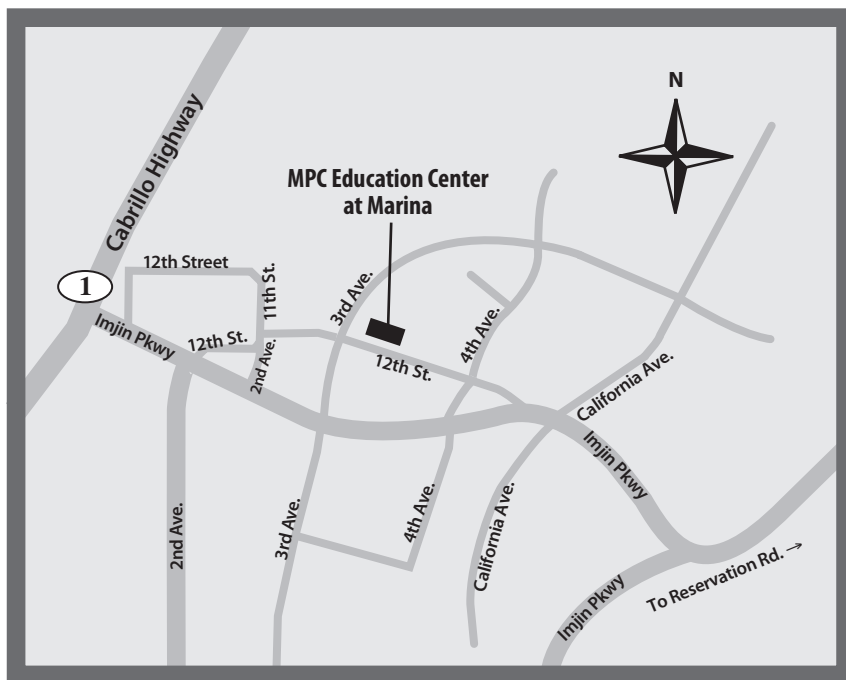

MARINA

MARINA HIGH SCHOOL
 2995 Rendova Road, Marina, CA

Take CA-1 to 12TH STREET Exit
 Turn SLIGHT RIGHT onto IMJIN PKWY (0.3 miles)
 Turn LEFT onto 3RD AVENUE (0.3 miles)
 Turn LEFT onto RENDOVA ROAD (0.3 miles)
 End at Rendova Road, Marina, CA

SEASIDE

OLDEMEYER CENTER
 986 Hilby Avenue, Seaside, CA

Take CA-1 to CA- Exit toward
 FREMONT ST/SEASIDE/SALINAS (0.1 miles)
 Stay STRAIGHT to go onto N FREMONT STREET (0.9 miles)
 N FREMONT STREET becomes FREMONT BLVD. (0.2 miles)
 Turn RIGHT onto HILBY AVENUE (0.1 miles)
 End at Seaside Recreation Dept./Oldemeyer Center

MPC EDUCATION CENTER AT MARINA
289 12th Street, Marina, CA

Take CA-1 to 12TH STREET Exit
Turn SLIGHT RIGHT onto IMJIN PKWY (0.1 miles)
End at Imjin Pkwy and 3rd Avenue, Marina, CA

MARINA

MPC PUBLIC SAFETY TRAINING CENTER
2642 Colonel Durham Street, Seaside, CA

Take CA-1 to the FORT ORD MAIN ENTRANCE to
LIGHTFIGHTER DRIVE (0.9 miles)
Turn LEFT on COLONEL DURHAM STREET, Seaside, CA

SEASIDE