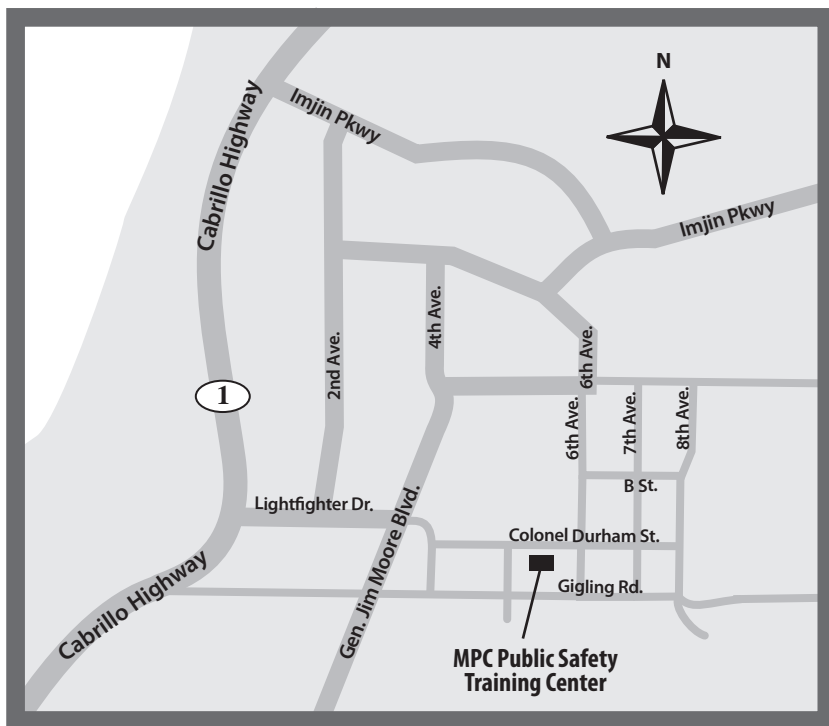

MARINA

MARINA HIGH SCHOOL
 2995 Rendova Road, Marina, CA

Take CA-1 to 12TH STREET Exit
 Turn SLIGHT RIGHT onto IMJIN PKWY (0.3 miles)
 Turn LEFT onto 3RD AVENUE (0.3 miles)
 Turn LEFT onto RENDOVA ROAD (0.3 miles)
 End at Rendova Road, Marina, CA

SEASIDE

OLDEMEYER CENTER
 986 Hilby Avenue, Seaside, CA

Take CA-1 to CA- Exit toward
 FREMONT ST/SEASIDE/SALINAS (0.1 miles)
 Stay STRAIGHT to go onto N FREMONT STREET (0.9 miles)
 N FREMONT STREET becomes FREMONT BLVD. (0.2 miles)
 Turn RIGHT onto HILBY AVENUE (0.1 miles)
 End at Seaside Recreation Dept./Oldemeyer Center

MPC EDUCATION CENTER AT MARINA
289 12th Street, Marina, CA

Take CA-1 to 12TH STREET Exit
Turn SLIGHT RIGHT onto IMJIN PKWY (0.1 miles)
End at Imjin Pkwy and 3rd Avenue, Marina, CA

MARINA

MPC PUBLIC SAFETY TRAINING CENTER
2642 Colonel Durham Street, Seaside, CA

Take CA-1 to the FORT ORD MAIN ENTRANCE to
LIGHTFIGHTER DRIVE (0.9 miles)
Turn LEFT on COLONEL DURHAM STREET, Seaside, CA

SEASIDE