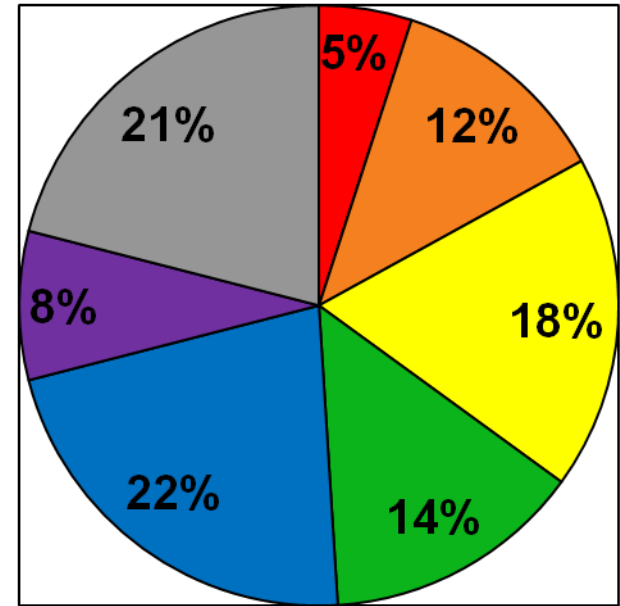

386

18

Headcount (as of Monday!)

	Monterey campus	Ed Center
■ Credit	7,005	585
■ Non-credit	457	20

City of Residence – Credit & Noncredit

Credit students

Noncredit students

- Marina
- Monterey
- Carmel area
- Other
- Seaside/Sand City
- PG/PB
- Salinas

- Marina
- Monterey
- Carmel area
- Other
- Seaside/Sand City
- PG/PB
- Salinas

City of Residence – Monterey campus & Ed Center at Marina

Monterey campus students

Ed Center students

Ethnicity of Students – Then & Now

Then

Now

Ethnicity for Monterey Campus

Students

Community

Ethnicity – Ed Center

Students

■ African-American
■ Asian/Filipino/PacIsl.
■ Hispanic
■ White
■ Other