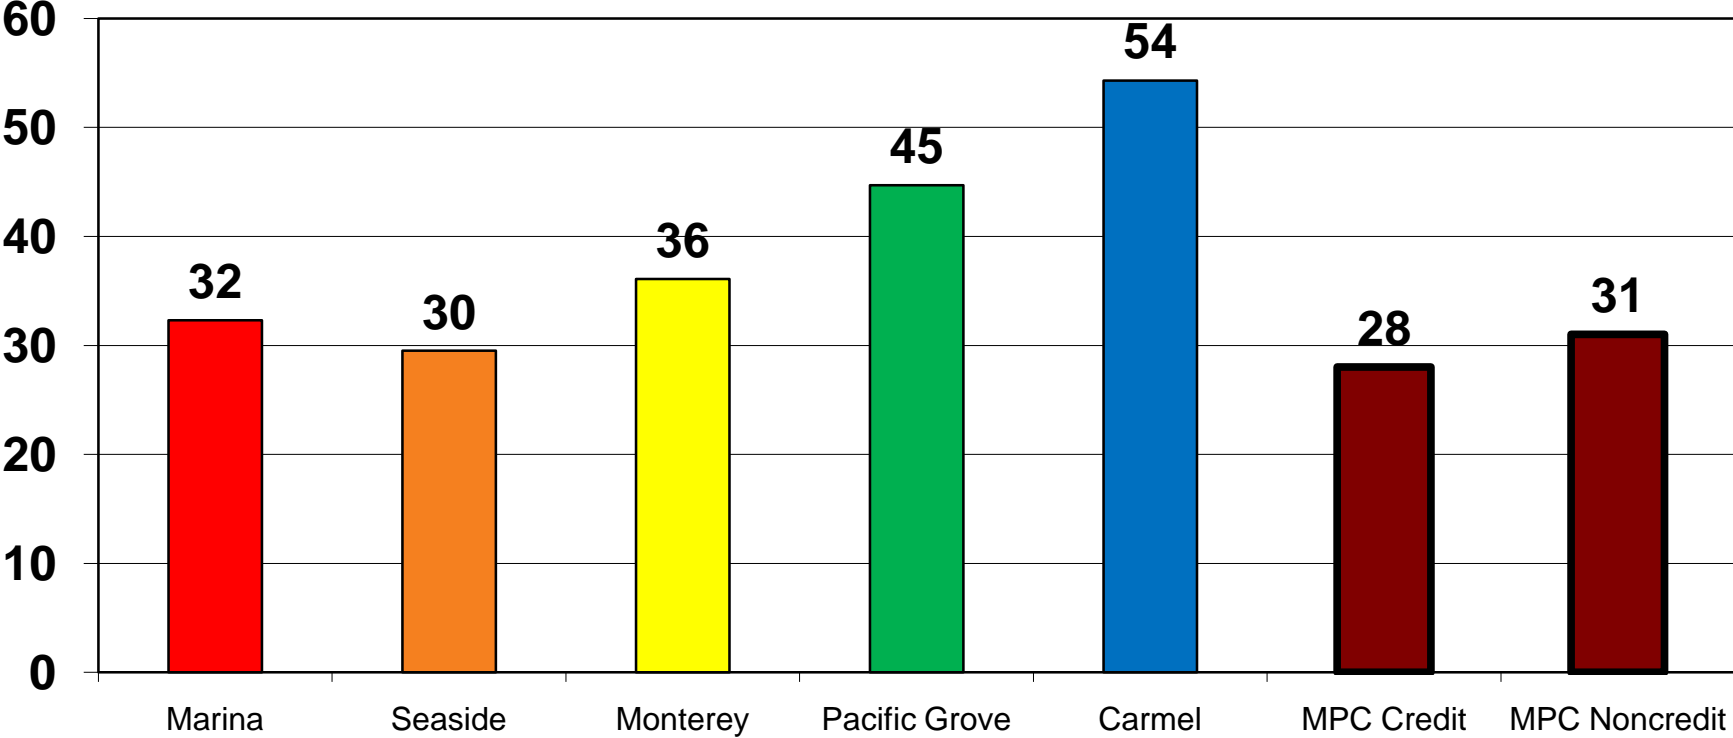

Then

Now

Ethnicity for Monterey Campus

Students

Community

Ethnicity – Ed Center

Students

■ African-American
■ Asian/Filipino/PacIsl.
■ Hispanic
■ White
■ Other

Community

■ African-American
■ Asian/Filipino/PacIsl.
■ Hispanic
■ White
■ Other

Median Age - Community

Educational Attainment – Community

Academic Level - Students

Credit students

Noncredit students

Educational Goal - Students