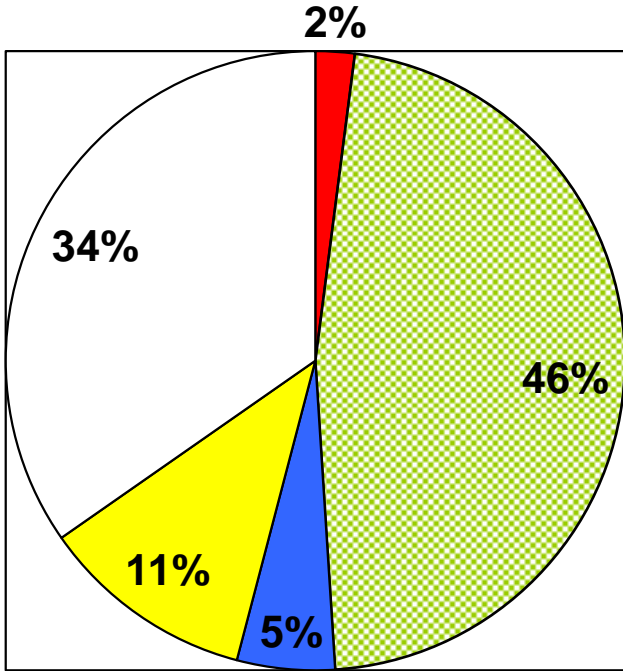

Then

Now

Ethnicity for Monterey Campus

Students

Community

Ethnicity – Ed Center

Students

■ African-American
■ Asian/Filipino/PacIsl.
■ Hispanic
■ White
■ Other

Community

■ African-American
■ Asian/Filipino/PacIsl.
■ Hispanic
■ White
■ Other

Median Age - Community

Educational Attainment – Community

Academic Level - Students

Credit students

Noncredit students

Educational Goal - Students

Credit students

Noncredit students