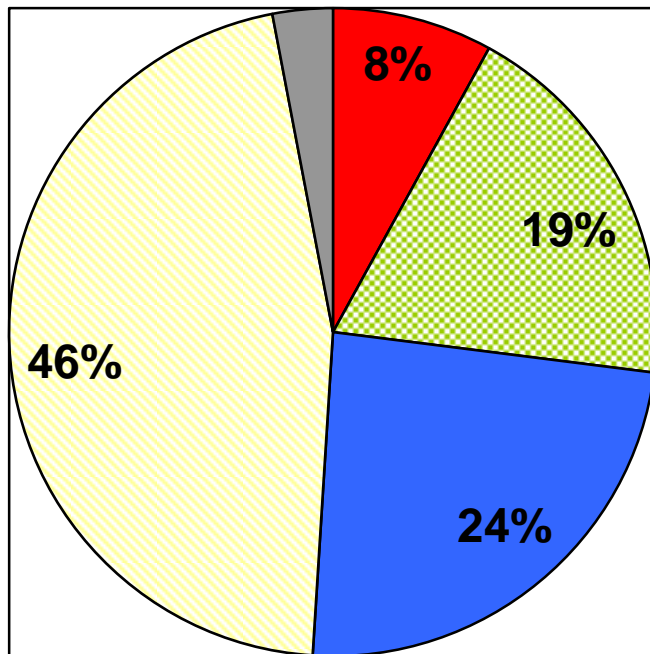

Then

Now

Ethnicity for Monterey Campus

Students

Community

Ethnicity – Ed Center

Students

■ African-American
■ Asian/Filipino/PacIsl.
■ Hispanic
■ White
■ Other

Community

■ African-American
■ Asian/Filipino/PacIsl.
■ Hispanic
■ White
■ Other

Median Age - Community

Educational Attainment – Community

Academic Level - Students

Credit students

Noncredit students

Educational Goal - Students