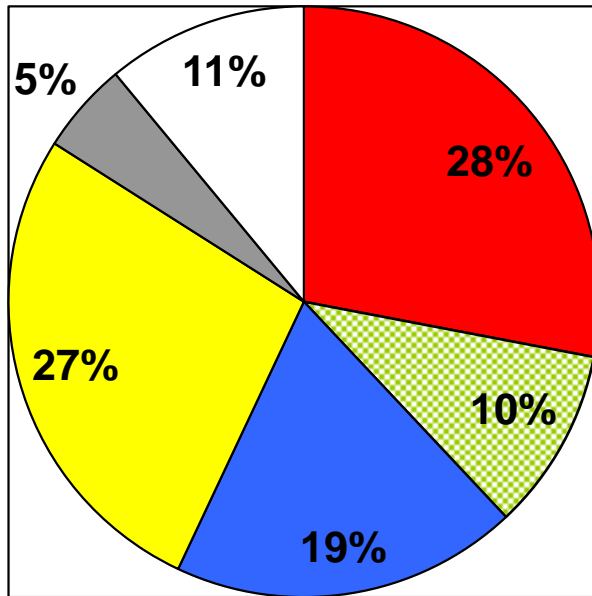

Then

Now

Ethnicity for Monterey Campus

Students

Community

Ethnicity – Ed Center

Students

■ African-American
■ Asian/Filipino/PacIsl.
■ Hispanic
■ White
■ Other

Community

■ African-American
■ Asian/Filipino/PacIsl.
■ Hispanic
■ White
■ Other

Median Age - Community

Educational Attainment – Community

Academic Level - Students

Credit students

Noncredit students

Educational Goal - Students

Credit students

Noncredit students