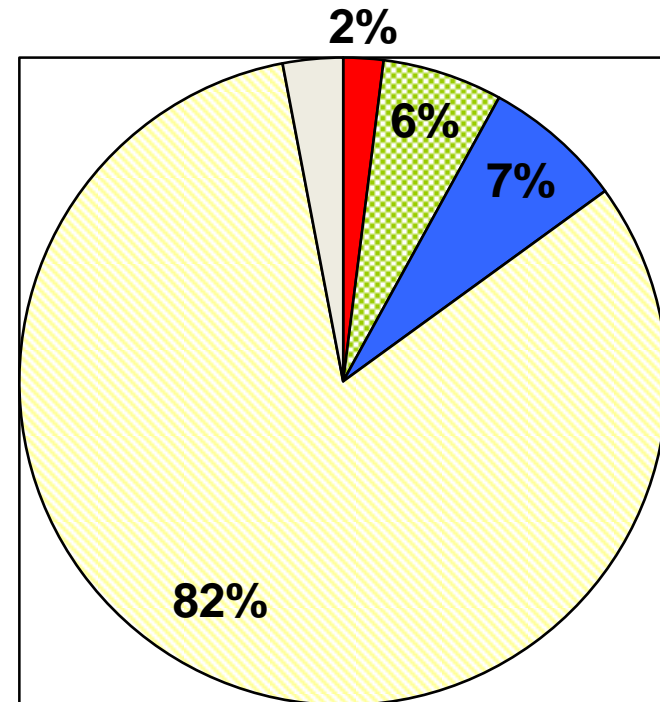

Then

Now

Ethnicity for Monterey Campus

Students

Community

Ethnicity – Ed Center

Students

■ African-American
■ Asian/Filipino/PacIsl.
■ Hispanic
■ White
■ Other

Community

■ African-American
■ Asian/Filipino/PacIsl.
■ Hispanic
■ White
■ Other

Median Age - Community

Educational Attainment – Community

Academic Level - Students

Credit students

Noncredit students

Educational Goal - Students