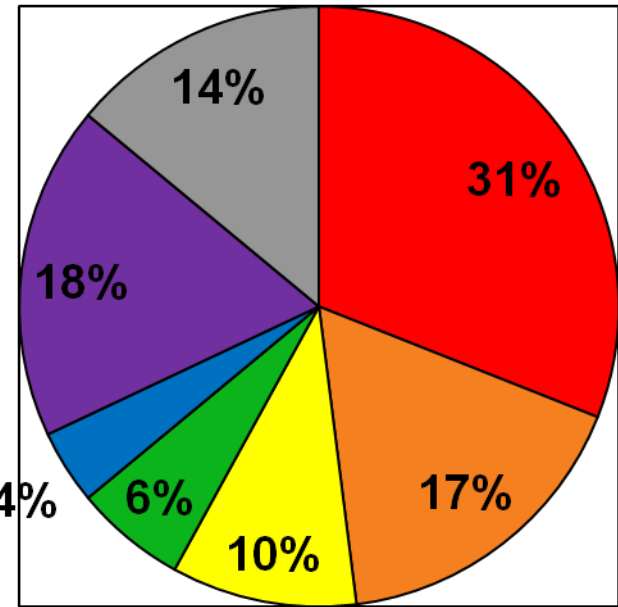

Ed Center students