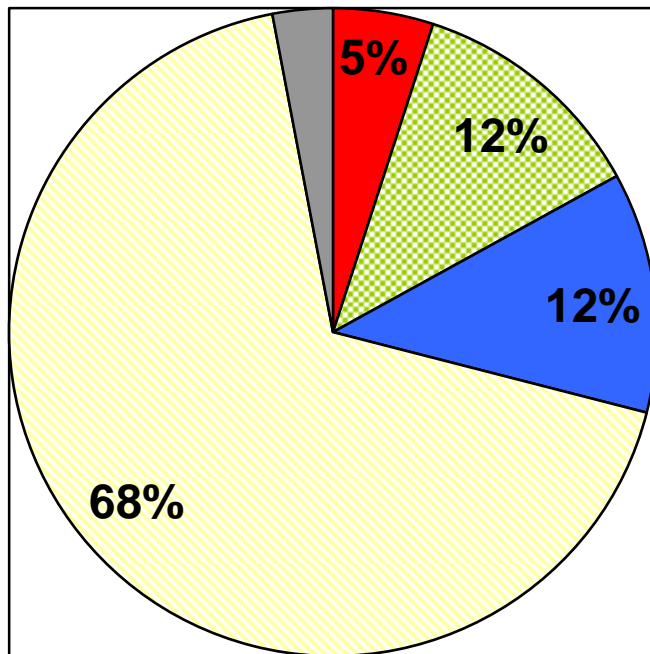

- Marina
- Monterey
- Carmel area
- Other
- Seaside/Sand City
- PG/PB
- Salinas

City of Residence – Monterey campus & Ed Center at Marina

Monterey campus students

Ed Center students

Ethnicity of Students – Then & Now

Then

Now

Ethnicity for Monterey Campus

Students

Community

Ethnicity – Ed Center

Students

■ African-American
■ Asian/Filipino/PacIsl.
■ Hispanic
■ White
■ Other