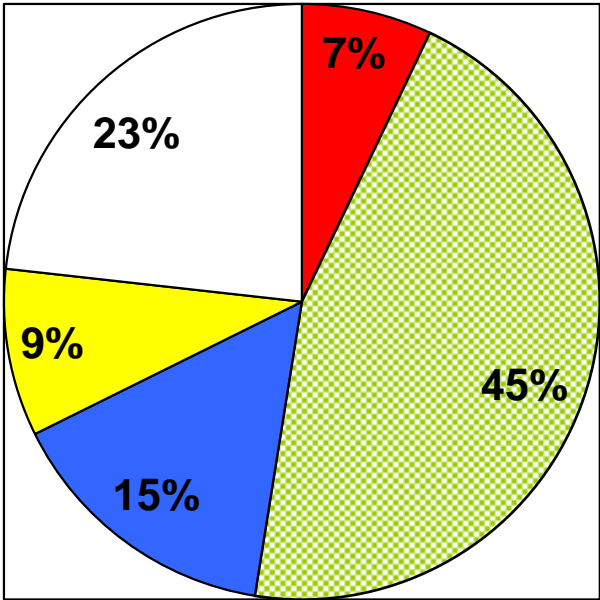

Then

Now

Ethnicity for Monterey Campus

Students

Community

Ethnicity – Ed Center

Students

■ African-American
■ Asian/Filipino/PacIsl.
■ Hispanic
■ White
■ Other

Community

■ African-American
■ Asian/Filipino/PacIsl.
■ Hispanic
■ White
■ Other

Median Age - Community

Educational Attainment – Community

Academic Level - Students

Credit students

Noncredit students

Educational Goal - Students

Credit students

Noncredit students