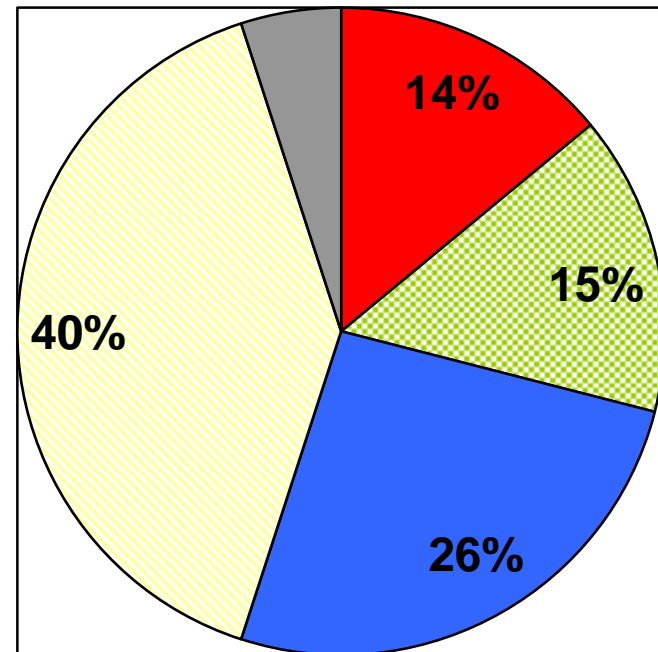

Then

Now

Ethnicity for Monterey Campus

Students

Community

Ethnicity – Ed Center

Students

■ African-American
■ Asian/Filipino/PacIsl.
■ Hispanic
■ White
■ Other

Community

■ African-American
■ Asian/Filipino/PacIsl.
■ Hispanic
■ White
■ Other

Median Age - Community

Educational Attainment – Community

Academic Level - Students

Credit students

Noncredit students

Educational Goal - Students