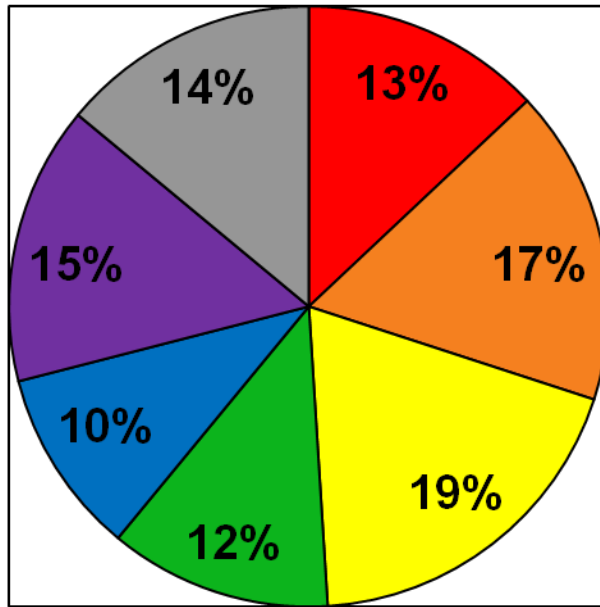

City of Residence – Monterey campus & Ed Center at Marina

Monterey campus students