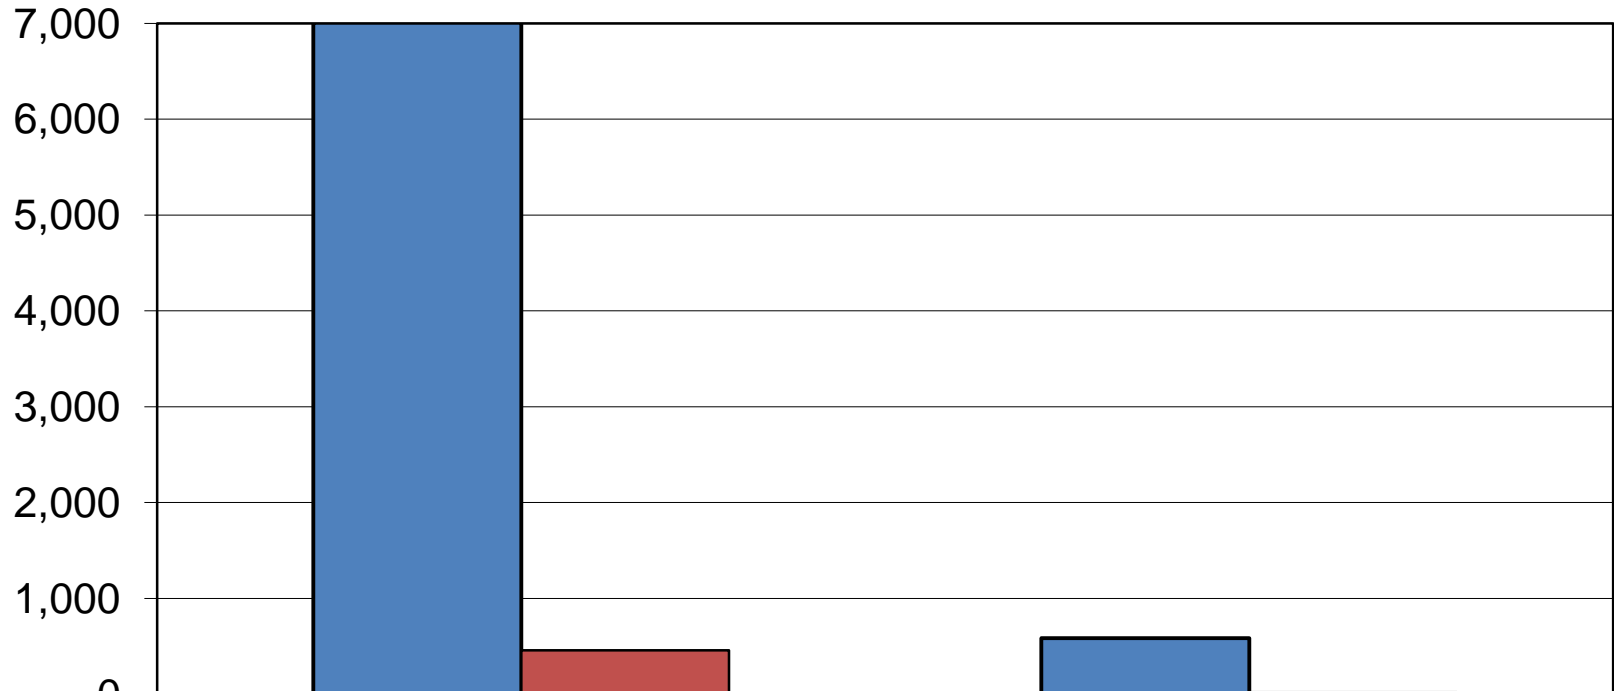

A Look at Our Community & Student Population

Academic Affairs Advisory Group (AAAG)
October 22, 2008

Headcount (as of 9/23/08)

■ Credit
■ Non-credit

Monterey campus

Ed Center

6,890

587

386

18

Headcount (as of Monday!)

	Monterey campus	Ed Center
■ Credit	7,005	585
■ Non-credit	457	20

City of Residence – Credit & Noncredit

Credit students

Noncredit students

- Marina
- Monterey
- Carmel area
- Other
- Seaside/Sand City
- PG/PB
- Salinas