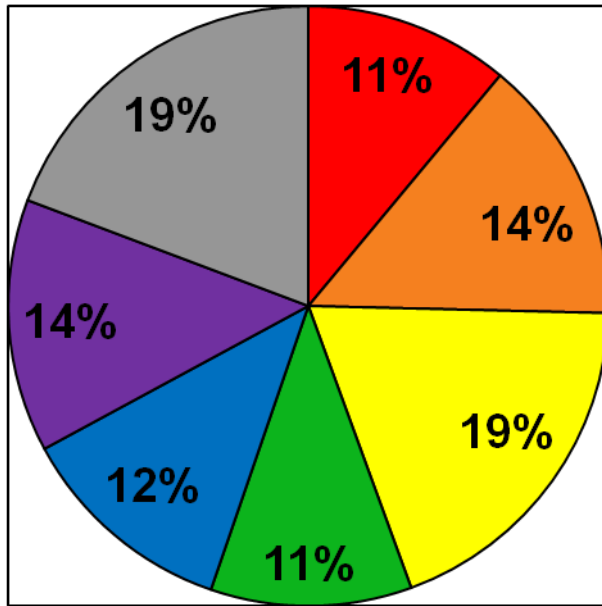

386

18

Headcount (as of Monday!)

	Monterey campus	Ed Center
■ Credit	7,005	585
■ Non-credit	457	20

City of Residence – Credit & Noncredit

Credit students

Noncredit students

- Marina
- Monterey
- Carmel area
- Other
- Seaside/Sand City
- PG/PB
- Salinas

Then

Now

Ethnicity for Monterey Campus

Students

Community

Ethnicity – Ed Center

Students

■ African-American
■ Asian/Filipino/PacIsl.
■ Hispanic
■ White
■ Other