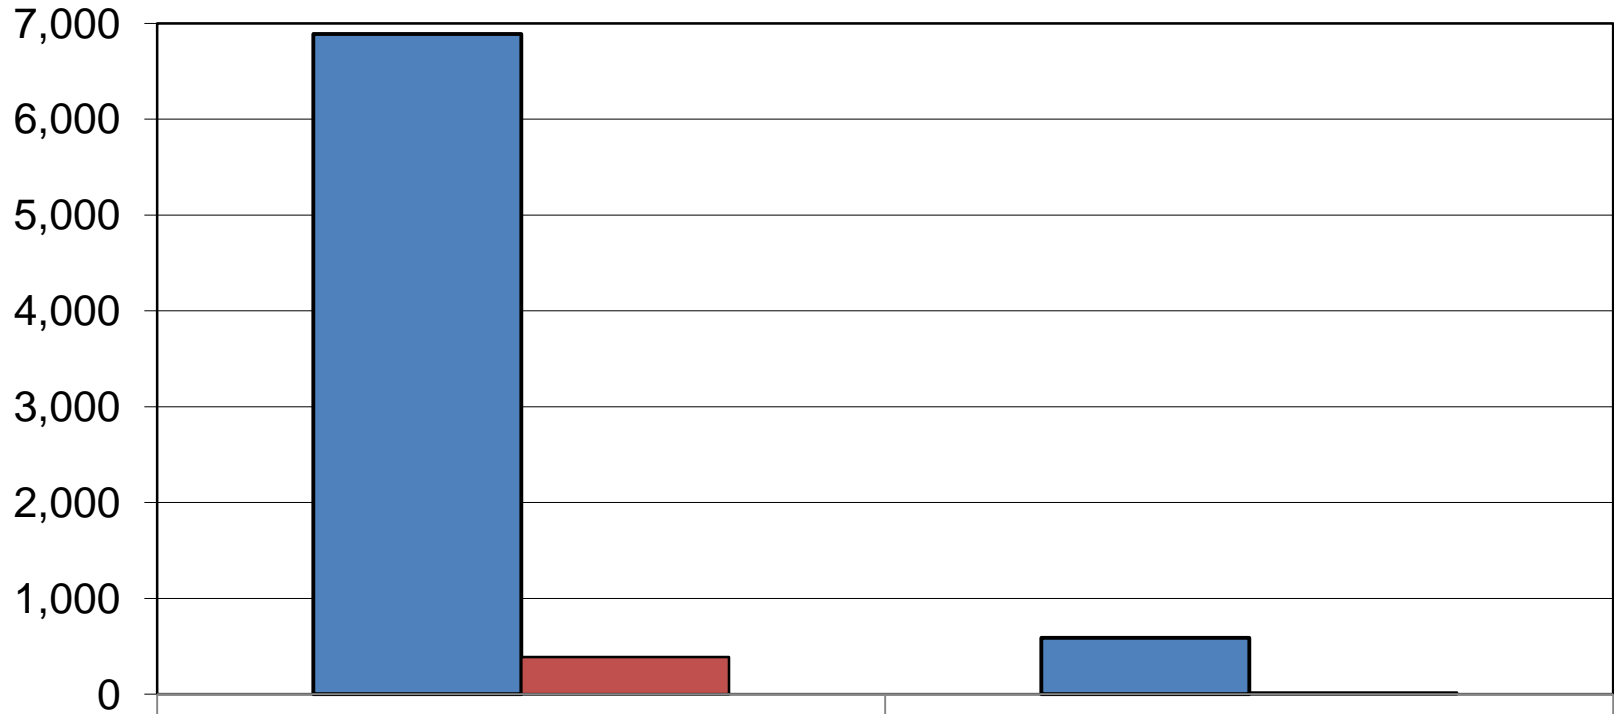

A Look at Our Community & Student Population

Academic Affairs Advisory Group (AAAG)
October 22, 2008

Headcount (as of 9/23/08)

■ Credit
■ Non-credit

Monterey campus

Ed Center

6,890

587