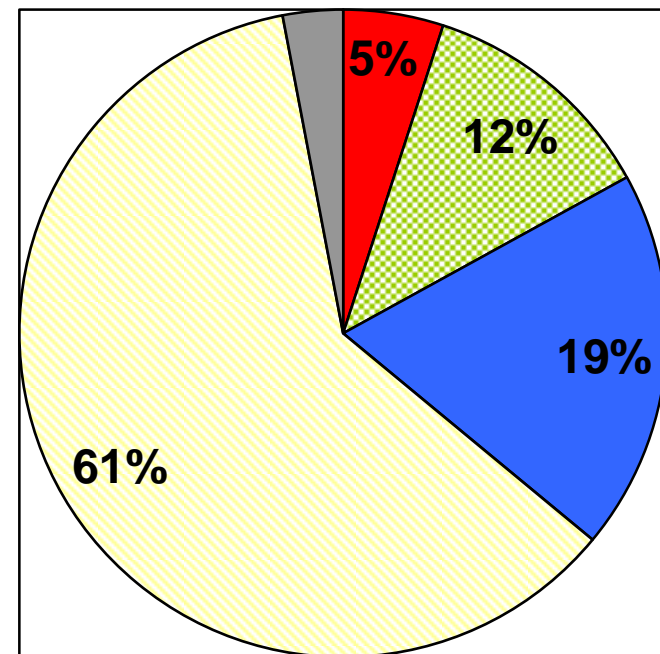

- Marina
- Monterey
- Carmel area
- Other
- Seaside/Sand City
- PG/PB
- Salinas

City of Residence – Monterey campus & Ed Center at Marina

Monterey campus students

Ed Center students

Ethnicity of Students – Then & Now

Then

Now

Ethnicity for Monterey Campus

Students

Community

Ethnicity – Ed Center

Students

■ African-American
■ Asian/Filipino/PacIsl.
■ Hispanic
■ White
■ Other