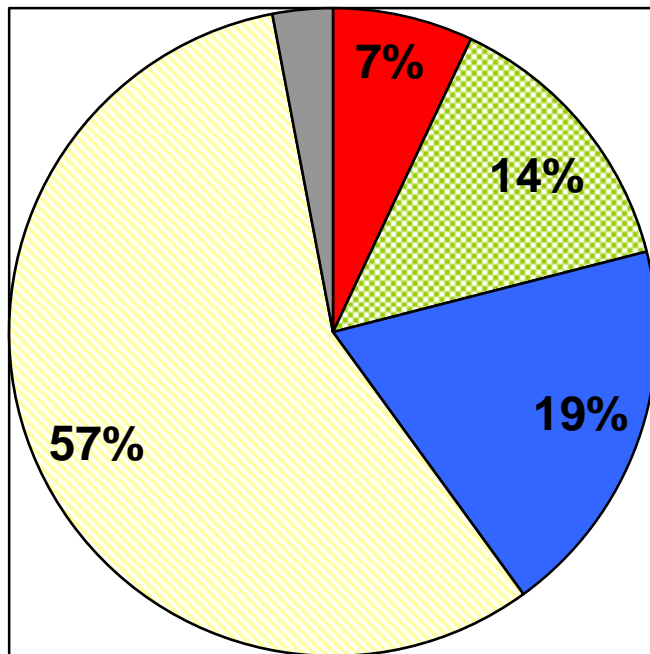

- Marina
- Monterey
- Carmel area
- Other
- Seaside/Sand City
- PG/PB
- Salinas

City of Residence – Monterey campus & Ed Center at Marina

Monterey campus students

Ed Center students

Ethnicity of Students – Then & Now

Then

Now

Ethnicity for Monterey Campus

Students

Community

Ethnicity – Ed Center

Students

■ African-American
■ Asian/Filipino/PacIsl.
■ Hispanic
■ White
■ Other

Community

■ African-American
■ Asian/Filipino/PacIsl.
■ Hispanic
■ White
■ Other

Median Age - Community

Educational Attainment – Community

Academic Level - Students

Credit students

Noncredit students

Educational Goal - Students